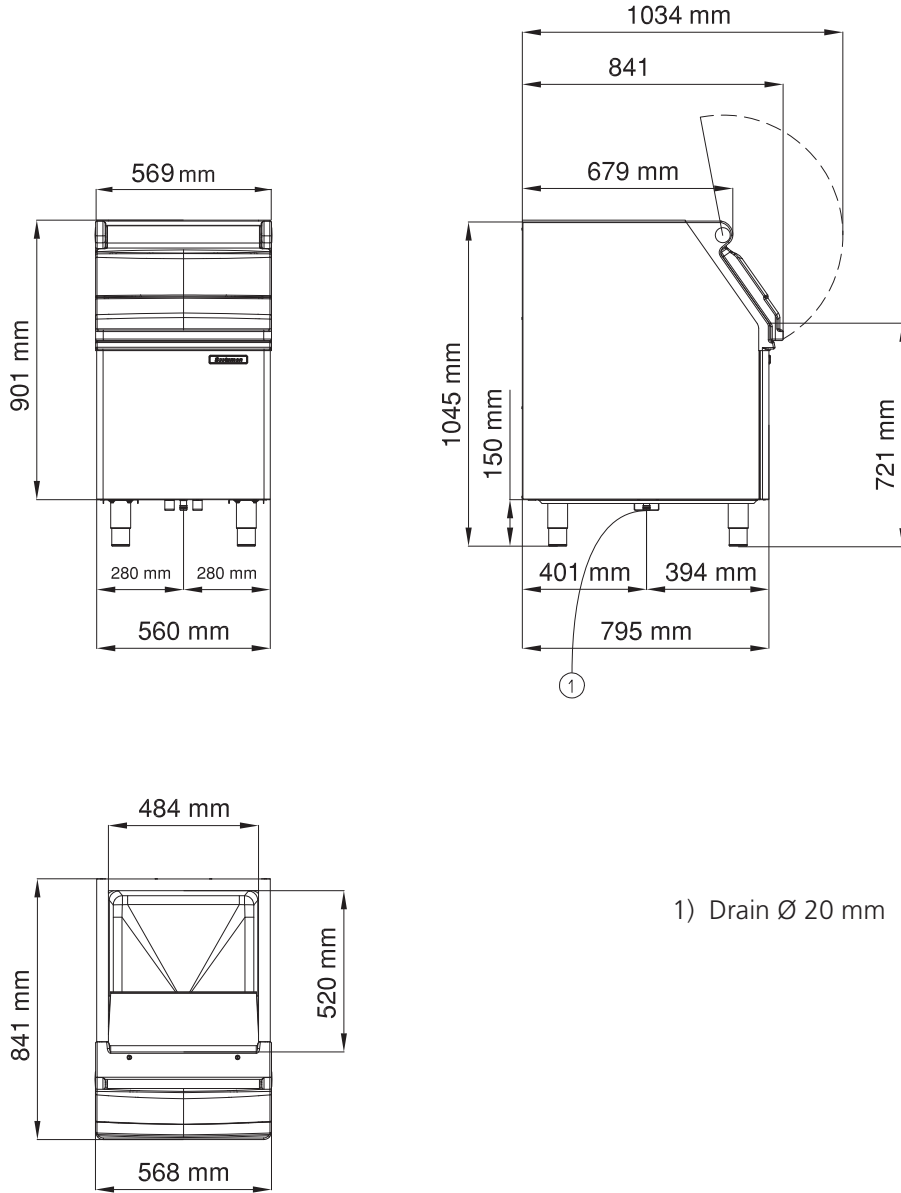

SB 193

Storage bin 129 kg

شركة قعم الثلج لتجارة الأيسرة الصخرانية

Storage bin 129 kg

Ice capacity (application)*	Ice capacity (AHRI)**	Internal volume
kg	kg	m³
129	101	0.264

(* Application capacity is calculated on 90% of total volume x 545 kg/m³

(**) AHRI capacity is calculated on 80% of total volume x 481 kg/m³